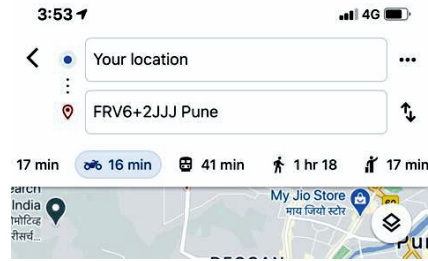

**Conducting
household surveys**

**Receiving letters
by post at home**

**Timely waste
collection**

**Help in the timely
cleaning of drainage
chambers/manholes**

By using the Plus Code along with your address, getting to your home will be much easier. You can add this code to your Aadhar card, ration card, voter card, insurance documents, electricity bill, bank passbook and other address documents. Adding this code will help service providers understand where you live & reach your home.

This plus code and household survey have nothing to do with SRA (Slum Rehabilitation Authority) projects

HOW TO FIND YOUR LOCATION USING PLUS CODE?

Google Maps

1.

Open Google Maps

2.

Type your Plus Code and city in 'search'

3.

Press the 'Directions' button to get to your destination

Please note that the Plus Code given to your house is the location code of that particular house. If you change your house, your Plus Code will also change.