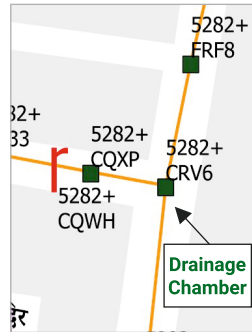

Type the Plus Code
and city name here

WHAT ARE PLUS CODES?

Plus Code is a digital address given to every house in the slum. This location code can be used on Google Maps and will allow slum residents to access services such as postal, emergency services, gas cylinders & other online services. Additionally, City Municipal Corporations will be able to provide basic facilities like water, sanitation, electricity, etc. to every household accurately. With Plus Codes, people of the settlement can connect with the Municipal Corporation for the repair of public facilities in the settlement.

This plus code and household survey have nothing to do with SRA (Slum Rehabilitation Authority) projects

HOW TO FIND YOUR LOCATION USING PLUS CODE?

Google Maps

1.

Open Google Maps

2.

Type your Plus Code and city in 'search'

3.

Press the 'Directions' button to get to your destination

Please note that the Plus Code given to your house is the location code of that particular house. If you change your house, your Plus Code will also change.