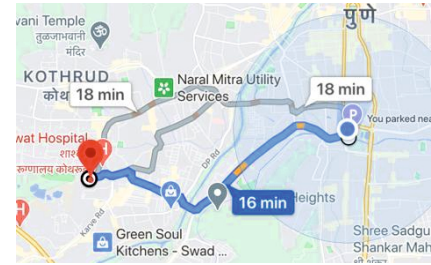

This plus code and household survey have nothing to do with SRA (Slum Rehabilitation Authority) projects

HOW TO FIND YOUR LOCATION USING PLUS CODE?

Google Maps

1.

Open Google Maps

2.

Type your Plus Code and city in 'search'

3.

Press the 'Directions' button to get to your destination

Please note that the Plus Code given to your house is the location code of that particular house. If you change your house, your Plus Code will also change.